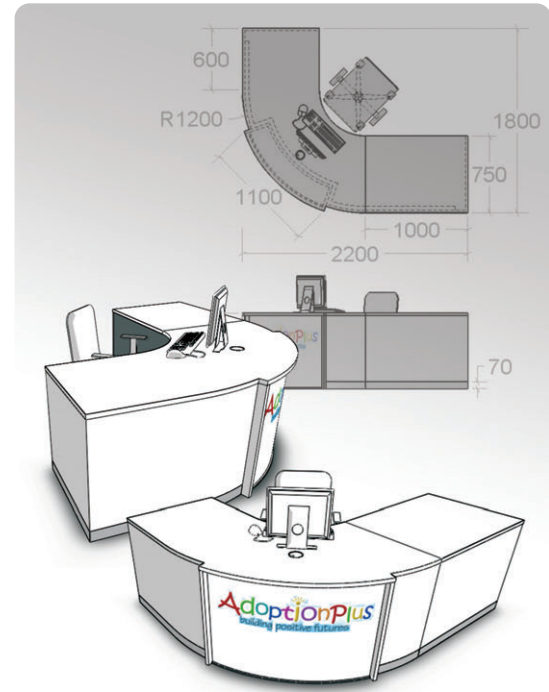

Reception desk
 evolution® **light** special desk finished in white laminate with flush plinth in brushed aluminium effect laminate

Project: **Adoption Plus**
 Dealer: **Vision Inspired Business Interiors**
 Business Area: **Office**

Stainless steel effect cable port, with cable trunking conduit to underside of work top

Lightbox
 Signature evolution® **light** lightbox in white lacquered finish with back lit graphics panel displaying company logo

evolution® **light** LBP-2W standard desk - the starting point for this evolution® **special** project

"It does exactly what we wanted it to do. The low height and lightbox make it the ideal focal point. Like an open fire - it's warm and inviting"